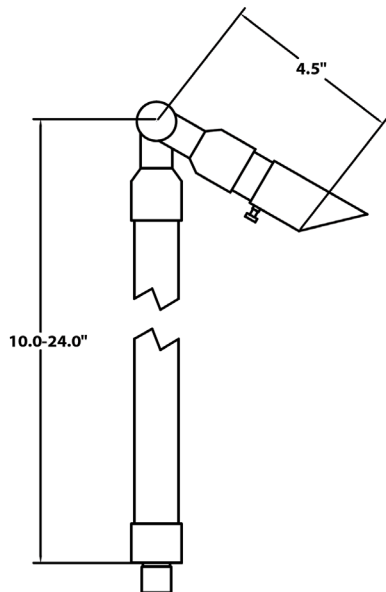

**MOUNTING:**

Threaded base. Adjustable shield included

**WIRING:**

Prewired with 5' pigtail of 18/2 cable.

**WARRANTY:**

Lifetime.

Our "big stick" fixture can be used as a directional path light onto paths or steps where space is limited. The slim design allows landscape friendly installations in multiple landscape designs, and is available in custom lengths for placement in high grasses.

### DIMENSIONS:

LED LAMP SPECIFICATIONS

**OPTICS:**

Integral optics providing available beam spreads from 15° to 60°.

**COLOR TEMPERATURES:**

Color temperature options provide the following qualities: 2700K=ultra-warm; 3000K=warm white; 4000K=neutral white; 5000K=cool white. Decorative color light options include amber, blue, green, and red.