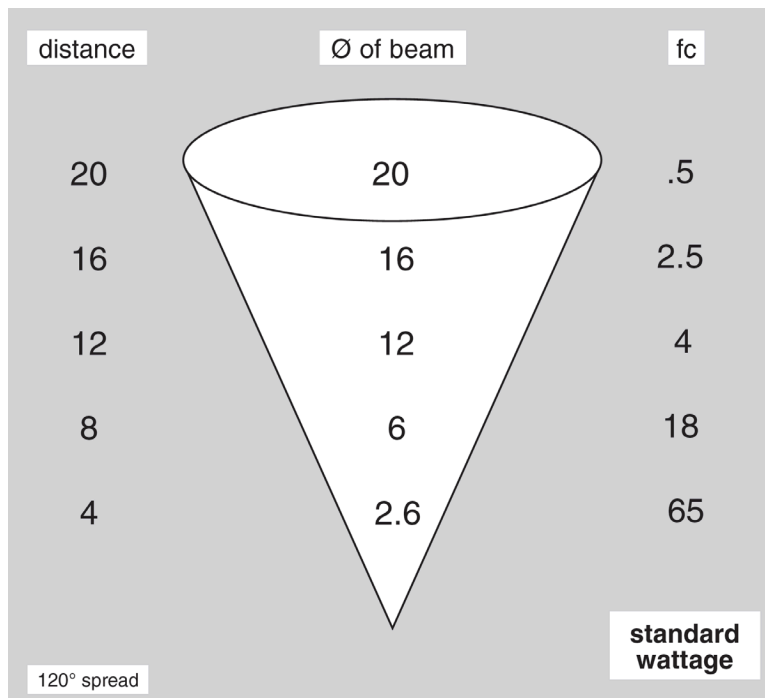

**MOUNTING:**

Threaded base. Adjustable shield included

**WIRING:**

Prewired with 5' pigtail of 18/2 cable.

**WARRANTY:**

Lifetime.

Our "big stick" fixture can be used as a directional path light onto paths or steps where space is limited. The slim design allows landscape friendly installations in multiple landscape designs, and is available in custom lengths for placement in high grasses.

### DIMENSIONS:

LED LAMP SPECIFICATIONS

**OPTICS:**

Integral optics providing available beam spreads from 15° to 60°.

**COLOR TEMPERATURES:**

Color temperature options provide the following qualities: 2700K=ultra-warm; 3000K=warm white; 4000K=neutral white; 5000K=cool white. Decorative color light options include amber, blue, green, and red.